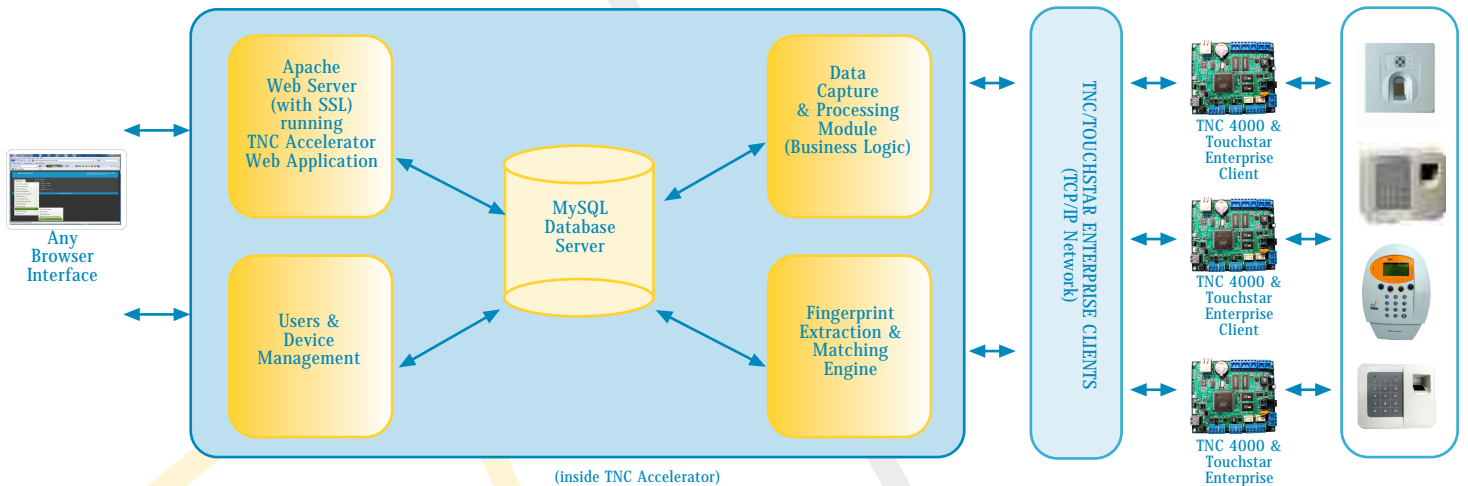

Field tested & proven
since year 2009

Model : TA-1G/2G/3G

Making it Faster, Larger, Smarter

add TNC Accelerator, a server based system, to achieve HIGH PERFORMANCE. Fingerprint matching speeding of 1 second per 10000 templates is easily achieved. And, it can go faster yet.

VIEW, PRINT, MANAGE, anytime anywhere over the internet or intranet.

With built in web server and MySQL database server inside, this system can SCALE Up, MANAGE COMPLEX Business LOGIC and provide flexible interface to any network or system.

The juice inside TNC Accelerator

1. MySQL Database server; this database server provides and manage user records, fingerprint template and transaction log records.
2. Apache Web Server (with TNC Accelerator Web Application) this web app provides User Interface for system administrator and report generator functionality.
3. Fingerprint extraction and matching engine accepts request from TNC4000 or TNC5000 for 1:N fingerprint matching. Plus, it also provides fingerprint registration (extraction) request from our TDM Express software.
4. Data capture and processing module retrieves transaction log record from TNC4000 or TNC5000, and process that data as defined in business logic.
5. User & devices management
6. Time & attendance management (with reports)
7. Email alert or SMS notification option